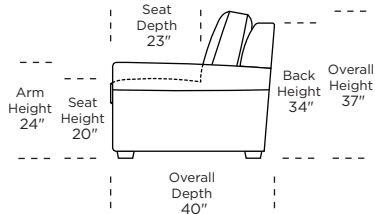

Standard Comfort Sleeper®

Features:

- Featuring the patented Tiffany 24/7™ platform sleep system
- Room to stretch out with true 80 inches of bedroom-length sleeping surface
- Ultimate comfort on five inches of plush, high-density foam mattress
- Under-sofa dust covers keeps dust and dirt from ever touching the mattress
- Zero wall clearance
- Quick-ship delivery
- Double-needle top-stitch
- High-density, high-resiliency foam seat cushions
- Loose back and seat cushions
- Lifetime warranty on frame
- 10-year mechanism warranty

Leg height is 2"

Please use actual leather, fabric, Crypton®, Sunbrella® and Ultrasuede® swatches when specifying furniture as the colors shown may vary due to the printing process.

Note: Seat depth includes cushion overhang which may be up to 1"

GAINES

* Picture shows left arm seated. Please specify left or right arm seated when ordering.

All orders are in seated position.

† Dotted lines for Queen Plus sizes indicates the number of seats.

All dimensions are approximate and subject to change.