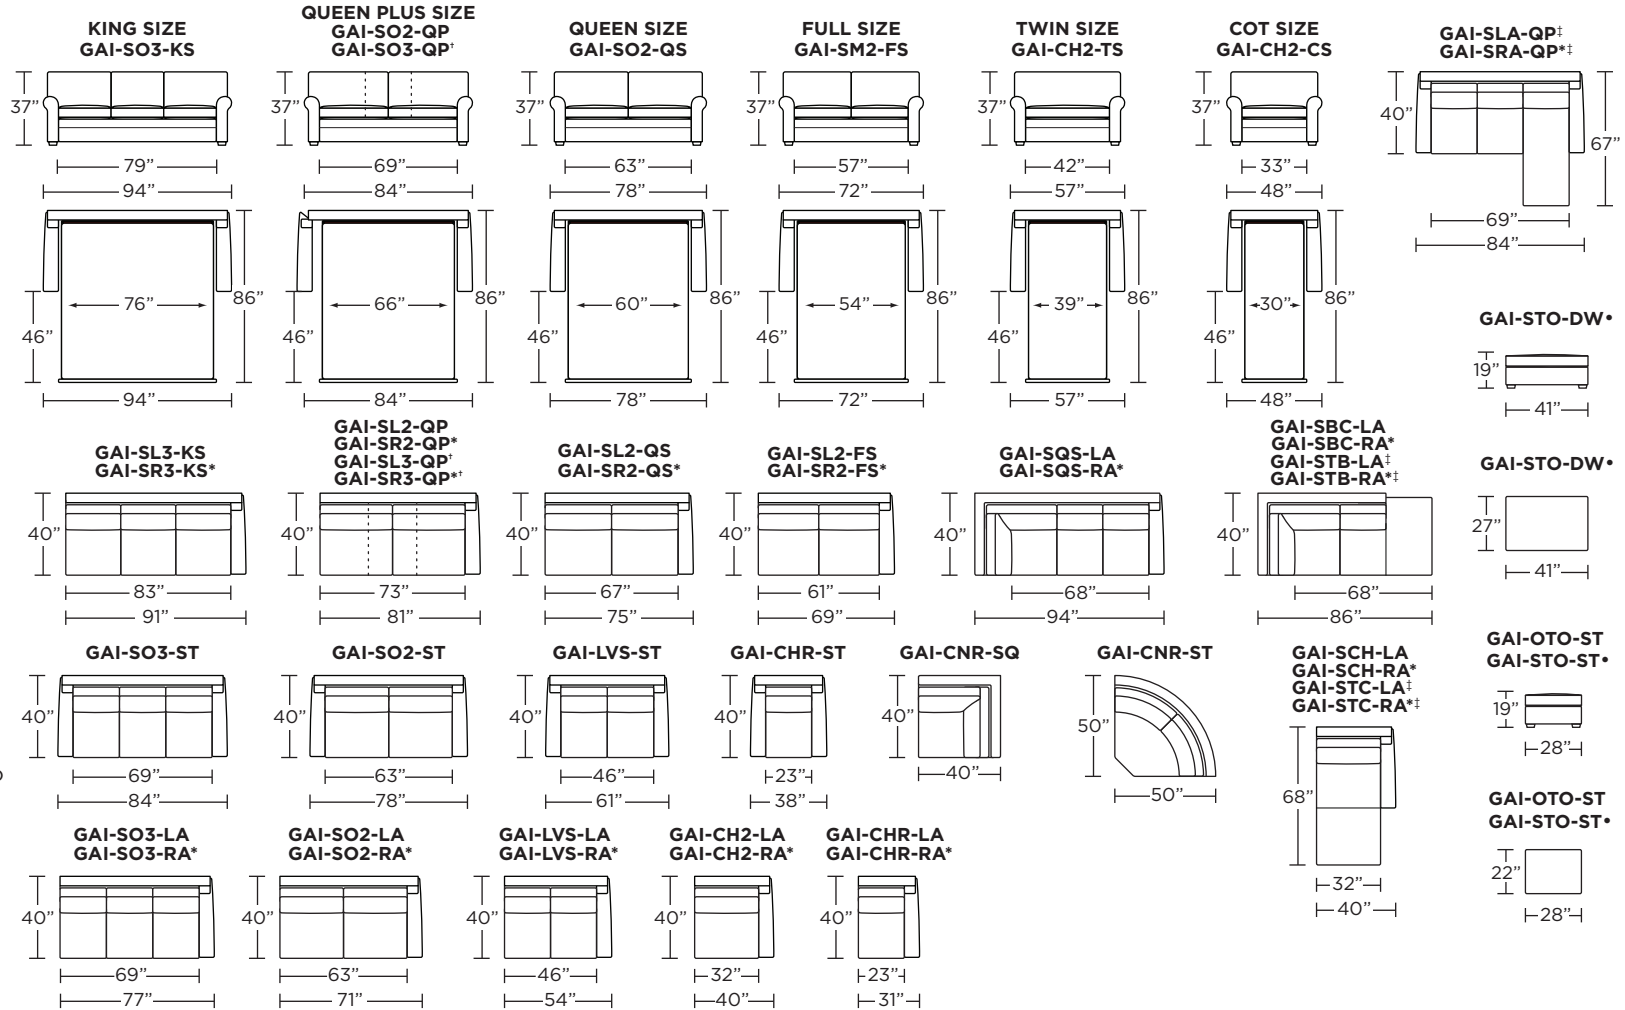

Standard Comfort Sleeper®

Features:

- Featuring the patented Tiffany 24/7™ platform sleep system
- Room to stretch out with true 80 inches of bedroom-length sleeping surface
- Ultimate comfort on five inches of plush, high-density foam mattress
- Under-sofa dust covers keeps dust and dirt from ever touching the mattress
- Zero wall clearance
- Quick-ship delivery
- Double-needle top-stitch
- High-density, high-resiliency foam seat cushions
- Loose back and seat cushions
- Lifetime warranty on frame
- 10-year mechanism warranty

Leg height is 2"

Please use actual leather, fabric, Crypton®, Sunbrella® and Ultrasuede® swatches when specifying furniture as the colors shown may vary due to the printing process.

Note: Seat depth includes cushion overhang which may be up to 1"

GAINES

* Picture shows left arm seated. Please specify left or right arm seated when ordering.

All orders are in seated position.

† Dotted lines for Queen Plus sizes indicates the number of seats.

All dimensions are approximate and subject to change.

‡ Chaise lifts up to reveal hidden storage space. • Storage