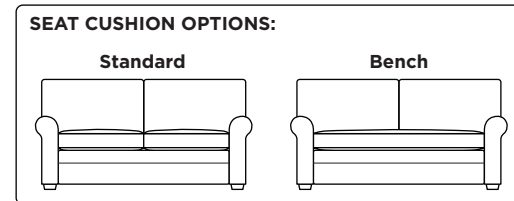

Standard Comfort Sleeper®

Features:

- Featuring the patented Tiffany 24/7™ platform sleep system
- Room to stretch out with true 80 inches of bedroom-length sleeping surface
- Ultimate comfort on five inches of plush, high-density foam mattress
- Under-sofa dust covers keeps dust and dirt from ever touching the mattress
- Zero wall clearance
- Quick-ship delivery
- Double-needle top-stitch
- High-density, high-resiliency foam seat cushions
- Loose back and seat cushions
- Lifetime warranty on frame
- 10-year mechanism warranty

Leg height is 2"

Please use actual leather, fabric, Crypton®, Sunbrella® and Ultrasuede® swatches when specifying furniture as the colors shown may vary due to the printing process.

Note: Seat depth includes cushion overhang which may be up to 1"

GAINES

* Picture shows left arm seated. Please specify left or right arm seated when ordering.

All orders are in seated position.

† Dotted lines for Queen Plus sizes indicates the number of seats.

All dimensions are approximate and subject to change.

‡ Chaise lifts up to reveal hidden storage space. • Storage