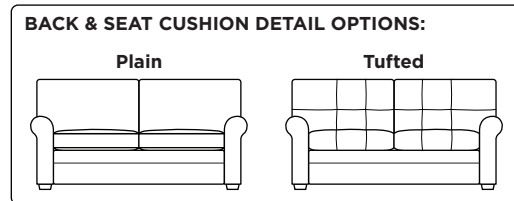

Leg height is 2"

Please use actual leather, fabric, Crypton®, Sunbrella® and Ultrasuede® swatches when specifying furniture as the colors shown may vary due to the printing process.

Note: Seat depth includes cushion overhang which may be up to 1"

GAINES

* Picture shows left arm seated. Please specify left or right arm seated when ordering.

All orders are in seated position.

† Dotted lines for Queen Plus sizes indicates the number of seats.

All dimensions are approximate and subject to change.

‡ Chaise lifts up to reveal hidden storage space. • Storage