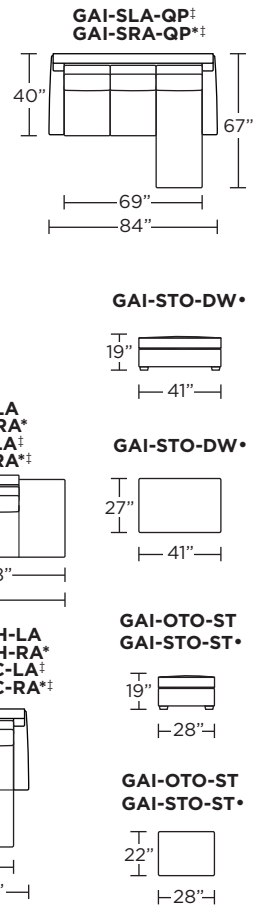

Standard Comfort Sleeper®

Features:

- Featuring the patented Tiffany 24/7™ platform sleep system
- Room to stretch out with true 80 inches of bedroom-length sleeping surface
- Ultimate comfort on five inches of plush, high-density foam mattress
- Under-sofa dust covers keeps dust and dirt from ever touching the mattress
- Zero wall clearance
- Quick-ship delivery
- Double-needle top-stitch
- High-density, high-resiliency foam seat cushions
- Loose back and seat cushions
- Lifetime warranty on frame
- 10-year mechanism warranty

Leg height is 2"

Please use actual leather, fabric, Crypton®, Sunbrella® and Ultrasuede® swatches when specifying furniture as the colors shown may vary due to the printing process.

Note: Seat depth includes cushion overhang which may be up to 1"

GAINES

* Picture shows left arm seated. Please specify left or right arm seated when ordering.

All orders are in seated position.

† Dotted lines for Queen Plus sizes indicates the number of seats.

All dimensions are approximate and subject to change.

‡ Chaise lifts up to reveal hidden storage space. • Storage