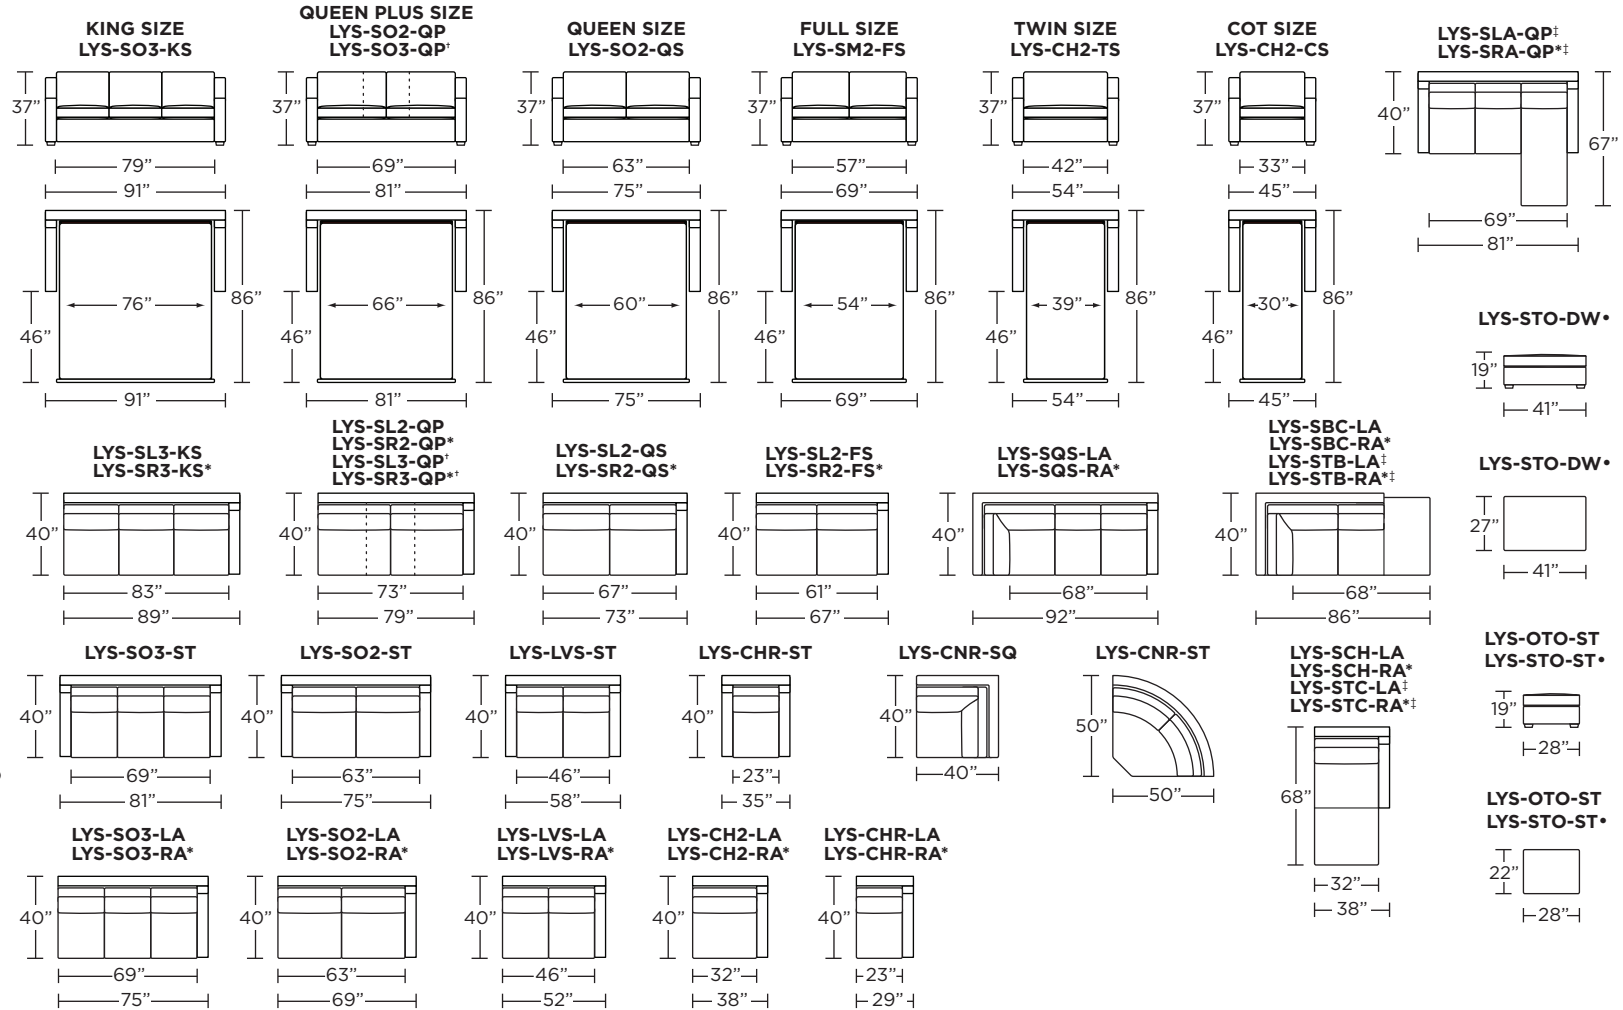

**Standard Comfort Sleeper®**

**Features:**

- Featuring the patented Tiffany 24/7™ platform sleep system
- Room to stretch out with true 80 inches of bedroom-length sleeping surface
- Ultimate comfort on five inches of plush, high-density foam mattress
- Under-sofa dust covers keeps dust and dirt from ever touching the mattress
- Zero wall clearance
- Quick-ship delivery
- Single-needle top-stitch
- High-density, high-resiliency foam seat cushions
- Loose back and seat cushions
- Lifetime warranty on frame
- 10-year mechanism warranty

**Leg height is 2"**

Please use actual leather, fabric, Crypton®, Sunbrella® and Ultrasuede® swatches when specifying furniture as the colors shown may vary due to the printing process.

**Note:** Seat depth includes cushion overhang which may be up to 1"

**LYONS**

\* Picture shows left arm seated. Please specify left or right arm seated when ordering.

All orders are in seated position.

† Dotted lines for Queen Plus sizes indicates the number of seats.

All dimensions are approximate and subject to change.