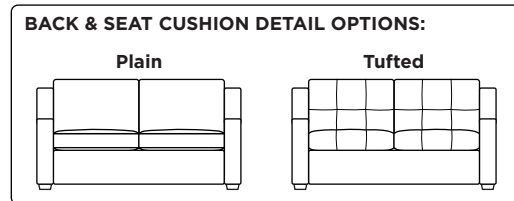

**Standard Comfort Sleeper®**

**Features:**

- Featuring the patented Tiffany 24/7™ platform sleep system
- Room to stretch out with true 80 inches of bedroom-length sleeping surface
- Ultimate comfort on five inches of plush, high-density foam mattress
- Under-sofa dust covers keeps dust and dirt from ever touching the mattress
- Zero wall clearance
- Quick-ship delivery
- Single-needle top-stitch
- High-density, high-resiliency foam seat cushions
- Loose back and seat cushions
- Lifetime warranty on frame
- 10-year mechanism warranty

**Leg height is 2"**

Please use actual leather, fabric, Crypton®, Sunbrella® and Ultrasuede® swatches when specifying furniture as the colors shown may vary due to the printing process.

**Note:** Seat depth includes cushion overhang which may be up to 1"

**LYONS**

\* Picture shows left arm seated. Please specify left or right arm seated when ordering.

All orders are in seated position.

† Dotted lines for Queen Plus sizes indicates the number of seats.

All dimensions are approximate and subject to change.