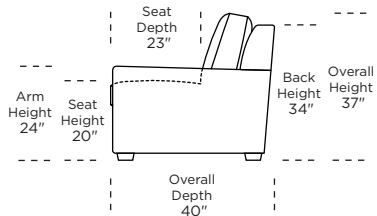

**Standard Comfort Sleeper®**

**Features:**

- Featuring the patented Tiffany 24/7™ platform sleep system
- Room to stretch out with true 80 inches of bedroom-length sleeping surface
- Ultimate comfort on five inches of plush, high-density foam mattress
- Under-sofa dust covers keeps dust and dirt from ever touching the mattress
- Zero wall clearance
- Quick-ship delivery
- Single-needle top-stitch
- High-density, high-resiliency foam seat cushions
- Loose back and seat cushions
- Lifetime warranty on frame
- 10-year mechanism warranty

**Leg height is 2"**

Please use actual leather, fabric, Crypton®, Sunbrella® and Ultrasuede® swatches when specifying furniture as the colors shown may vary due to the printing process.

**Note:** Seat depth includes cushion overhang which may be up to 1"

**LYONS**

\* Picture shows left arm seated. Please specify left or right arm seated when ordering.

All orders are in seated position.

† Dotted lines for Queen Plus sizes indicates the number of seats.

All dimensions are approximate and subject to change.