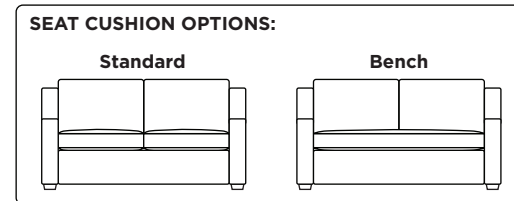

**Standard Comfort Sleeper®**

**Features:**

- Featuring the patented Tiffany 24/7™ platform sleep system
- Room to stretch out with true 80 inches of bedroom-length sleeping surface
- Ultimate comfort on five inches of plush, high-density foam mattress
- Under-sofa dust covers keeps dust and dirt from ever touching the mattress
- Zero wall clearance
- Quick-ship delivery
- Single-needle top-stitch
- High-density, high-resiliency foam seat cushions
- Loose back and seat cushions
- Lifetime warranty on frame
- 10-year mechanism warranty

**Leg height is 2"**

Please use actual leather, fabric, Crypton®, Sunbrella® and Ultrasuede® swatches when specifying furniture as the colors shown may vary due to the printing process.

**Note:** Seat depth includes cushion overhang which may be up to 1"

**LYONS**

\* Picture shows left arm seated. Please specify left or right arm seated when ordering.

All orders are in seated position.

† Dotted lines for Queen Plus sizes indicates the number of seats.

All dimensions are approximate and subject to change.