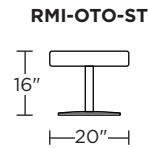

Wall clearance is 12"

Please use actual leather, fabric, Crypton®, Sunbrella® and Ultrasuede® swatches when specifying furniture as the colors shown may vary due to the printing process.

Scale: 1/4 inch = 1 foot
All dimensions are approximate and subject to change.
Specify components from the sitting position.