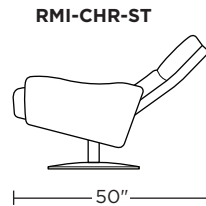

Wall clearance is 12"

Please use actual leather, fabric, Crypton®, Sunbrella® and Ultrasuede® swatches when specifying furniture as the colors shown may vary due to the printing process.

Scale: 1/4 inch = 1 foot
All dimensions are approximate and subject to change.
Specify components from the sitting position.