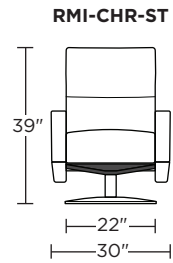

Wall clearance is 12"

Please use actual leather, fabric, Crypton®, Sunbrella® and Ultrasuede® swatches when specifying furniture as the colors shown may vary due to the printing process.

Scale: 1/4 inch = 1 foot
All dimensions are approximate and subject to change.
Specify components from the sitting position.