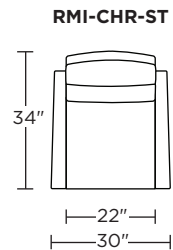

Wall clearance is 12"

Please use actual leather, fabric, Crypton®, Sunbrella® and Ultrasuede® swatches when specifying furniture as the colors shown may vary due to the printing process.

Scale: 1/4 inch = 1 foot
All dimensions are approximate and subject to change.
Specify components from the sitting position.