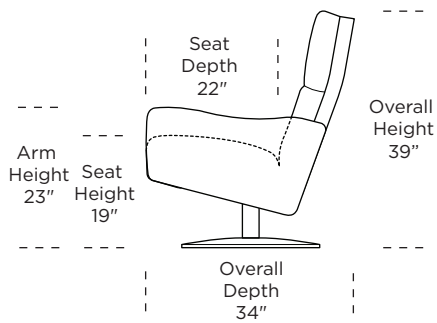

Wall clearance is 12"

Please use actual leather, fabric, Crypton®, Sunbrella® and Ultrasuede® swatches when specifying furniture as the colors shown may vary due to the printing process.

Scale: 1/4 inch = 1 foot
All dimensions are approximate and subject to change.
Specify components from the sitting position.