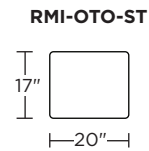

Wall clearance is 12"

Please use actual leather, fabric, Crypton®, Sunbrella® and Ultrasuede® swatches when specifying furniture as the colors shown may vary due to the printing process.

Scale: 1/4 inch = 1 foot
All dimensions are approximate and subject to change.
Specify components from the sitting position.